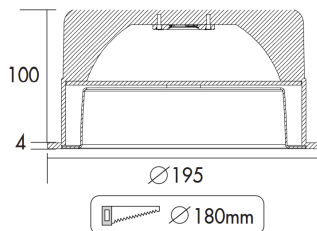

COLORS & MATERIALS

Color (Housing)	White
Material (Housing)	Aluminum
Material (Reflector)	Aluminum

DIMENSIONS

CERTIFICATES & STANDARDS

Driver certificates	CE
Fixture certificates	CE
Ingress protection	IP20 / IP44
Protection class	II
Protection class IK	02
IEC	EN IEC 62722-2-1
LM80 (TM21 /) L90B50 (hours)	>50,000